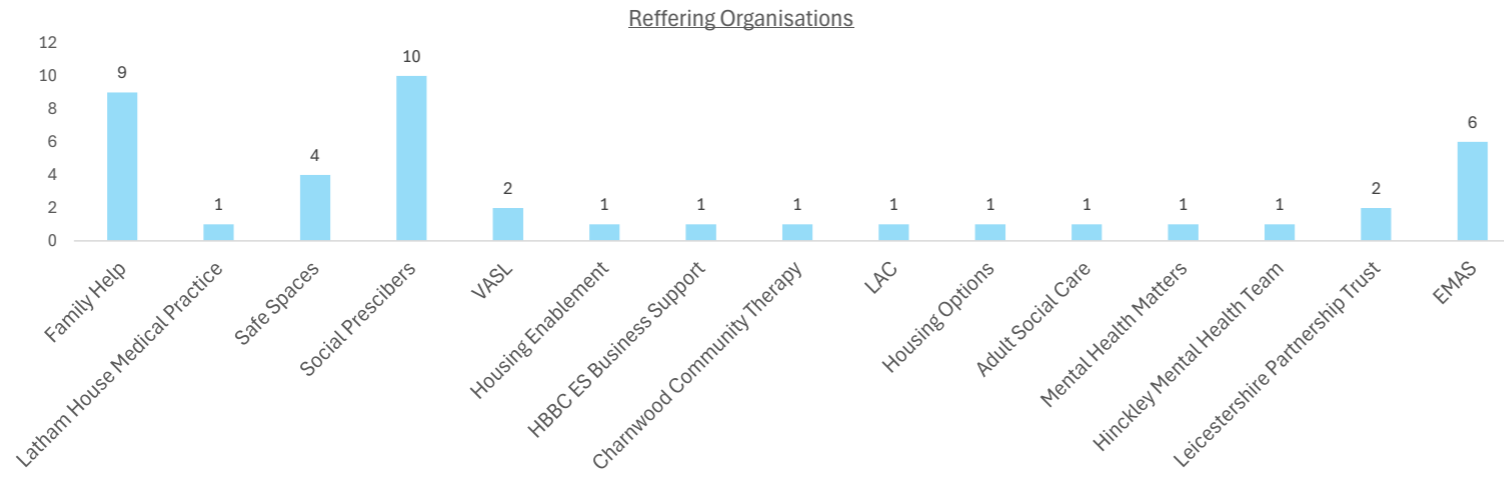

RSI Referrals Log

Outstanding Actions

Resolved Referrals

Referrals by Mould Rating

Tenure % of all Referrals Made

Referral Route

Actions Taken