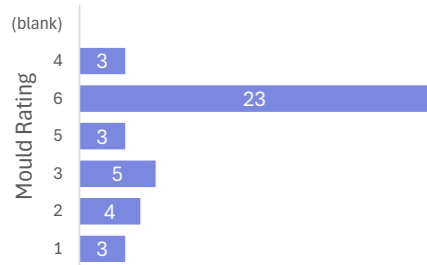

RSI Referrals Log

Outstanding Actions

Resolved Referrals

Referrals by Mould Rating

Tenure % of all Referrals Made

Referral Route

Actions Taken