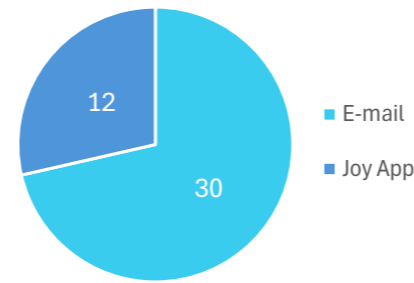

RSI Referrals Log

Outstanding Actions

Resolved Referrals

Referrals by Mould Rating

Tenure % of all Referrals Made

Referral Route

Actions Taken