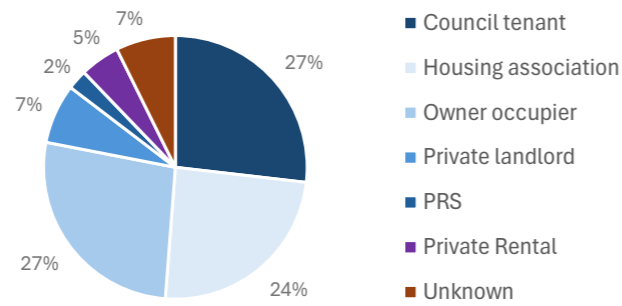

RSI Referrals Log

Outstanding Actions

Resolved Referrals

Referrals by Mould Rating

Tenure % of all Referrals Made

Referral Route

Actions Taken