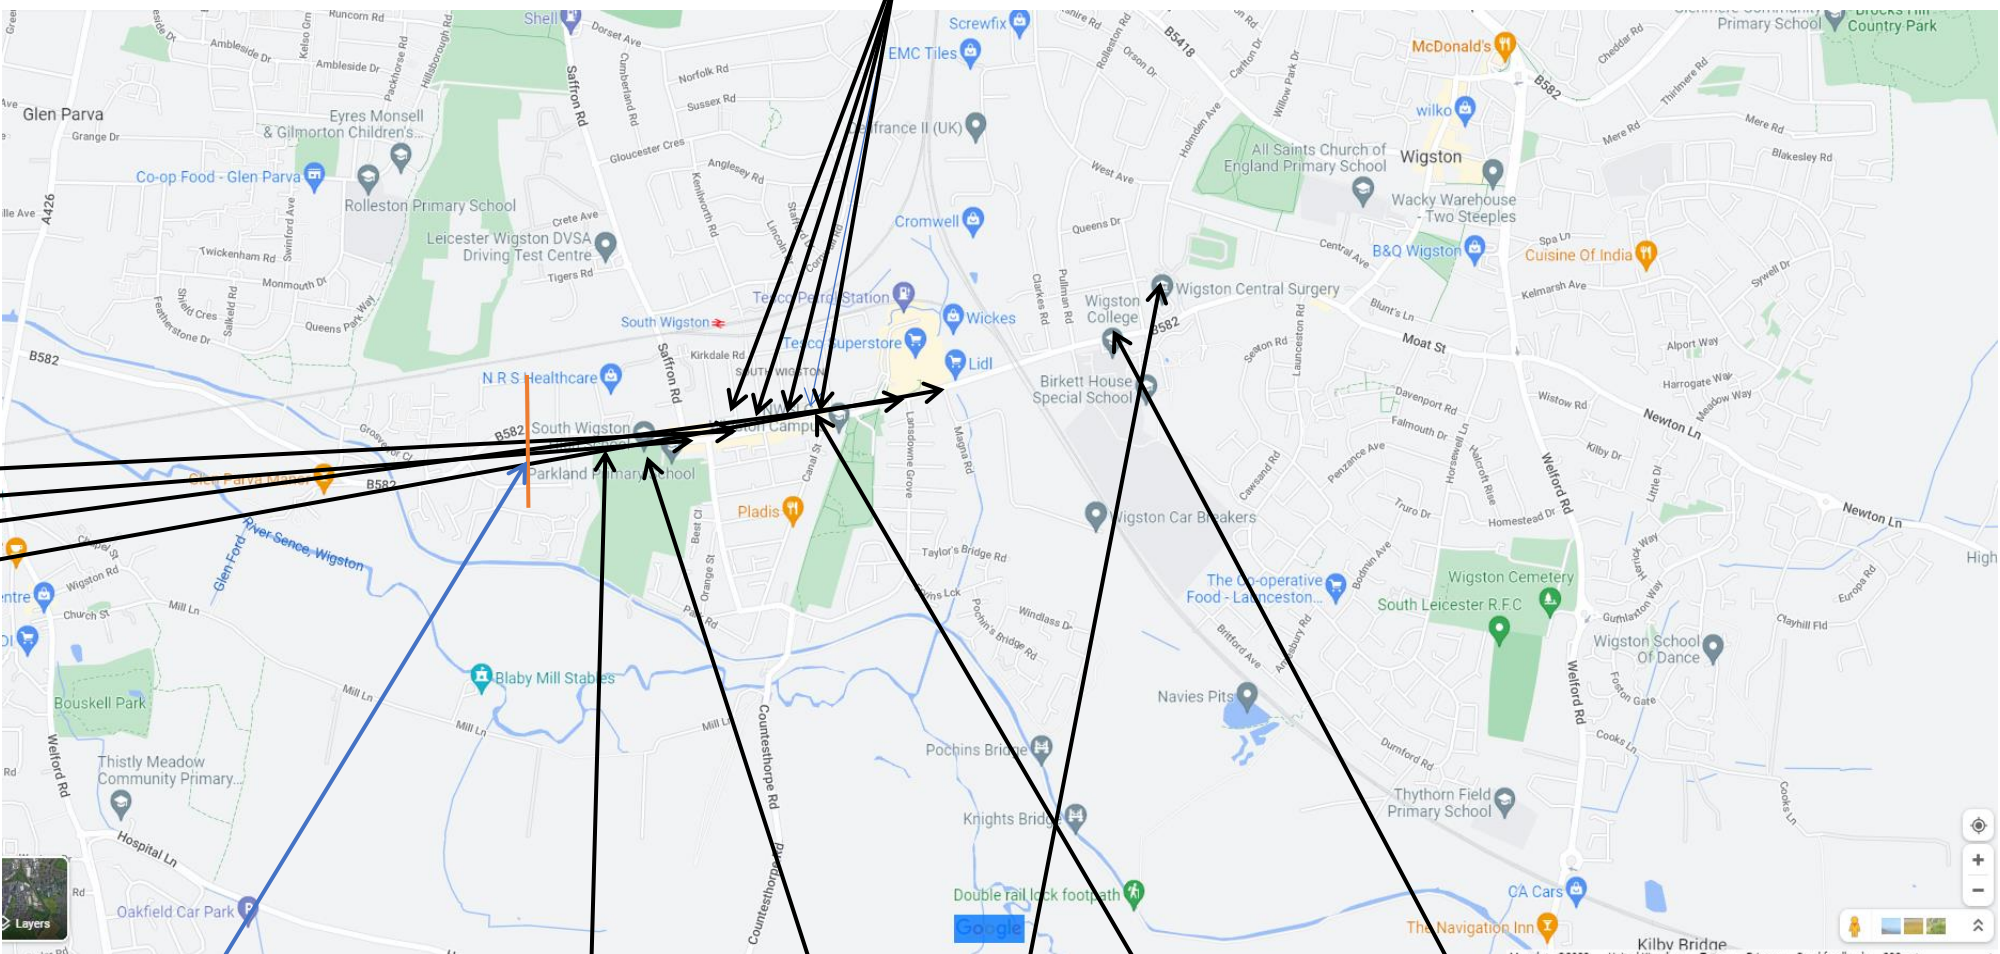

Blaby Road, South Wigston, Leicester.

Nox tube locations + Air quality Monitoring Station (AQMS) outside South Wigston Cycles

Nox Tube Location

District Boundary

South Wigston High School St Thomas Road.

Parklands Primary School.
Countesthorpe Road

Council Offices

South Leicester College

Wigston College. Formally Guthlaxton College
Abingdon High School + Birkett house special school.