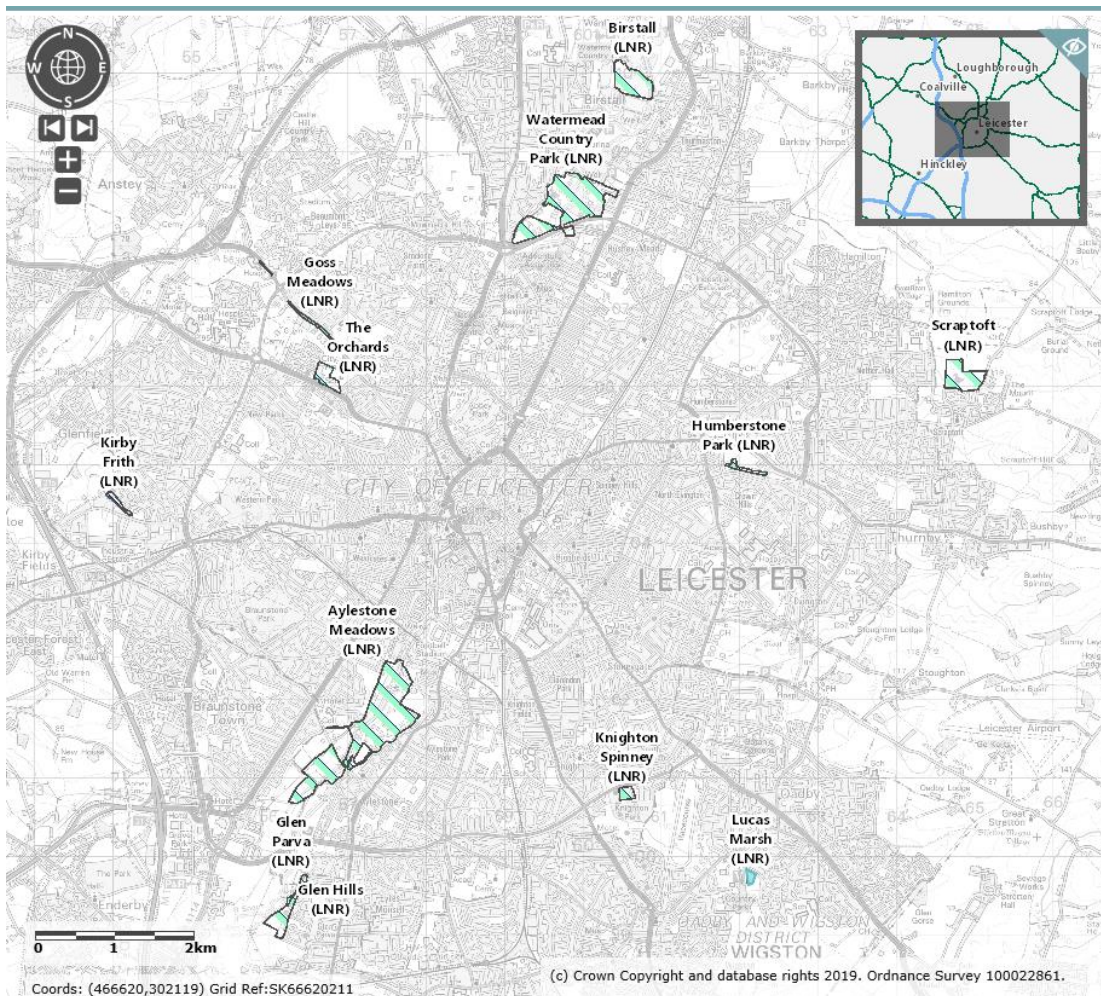

Appendix D – Lucas Marsh and LNRs in Leicester

Figure 1. Map of Brocks Hill showing Lucas Marsh protected as a LNR

Figure 4. Map showing the locations of Local Nature Reserves around Leicester